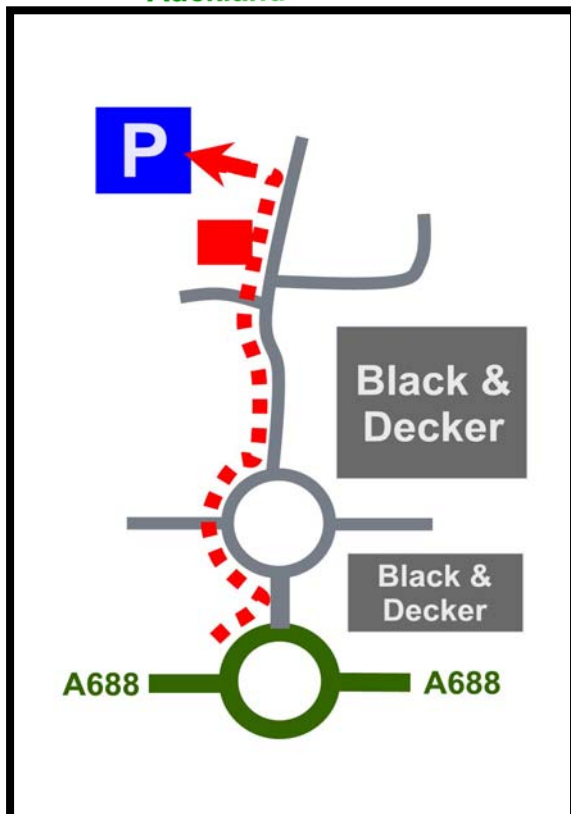

From the North

Leave the A1(M) at J61. Follow the A688 towards Bishop Auckland past Durham Services. Follow the A688 over the next two roundabouts then turn right at the third roundabout just past the Black & Decker Factory.

County Durham Education Development Centre

From the South

Leave the A1(M) at J61. Follow the A688 towards Bishop Auckland past Durham Services. Follow the A688 over the next two roundabouts then turn right at the third roundabout just past the Black & Decker Factory.