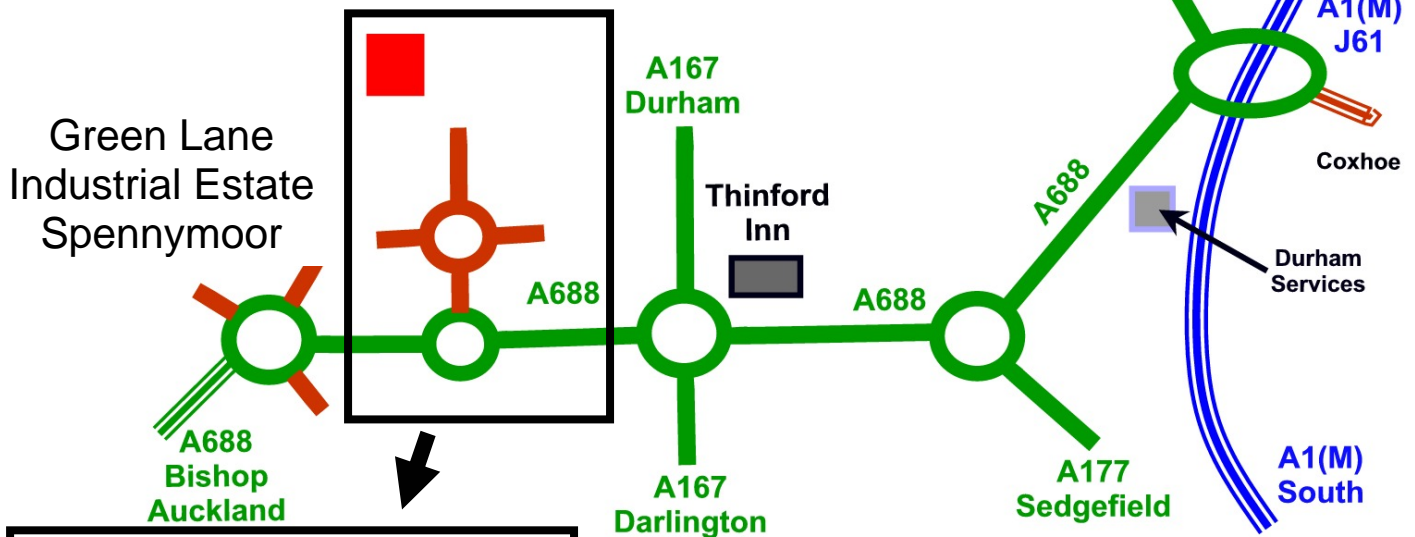

County Durham Educational Development Centre

Driving directions to ITSS (Spennymoor) from September 2004

From the West

Follow the A688 through Bishop Auckland towards the A1(M) North. Just past Spennymoor follow the short stretch of Dual Carriageway and turn left at the second roundabout.

From the North

Leave the A1(M) at J61. Follow the A688 towards Bishop Auckland past Durham Services. Follow the A688 over the next two roundabouts then turn right at the third roundabout just past the Black & Decker Factory.

County Durham Education Development Centre

From the South

Leave the A1(M) at J61. Follow the A688 towards Bishop Auckland past Durham Services. Follow the A688 over the next two roundabouts then turn right at the third roundabout just past the Black & Decker Factory.

The centre is located in **Green Lane Industrial Estate**. Go straight on at the roundabout in the industrial estate and straight on for 500m. The centre is on the left and the large car park is around the back of the building